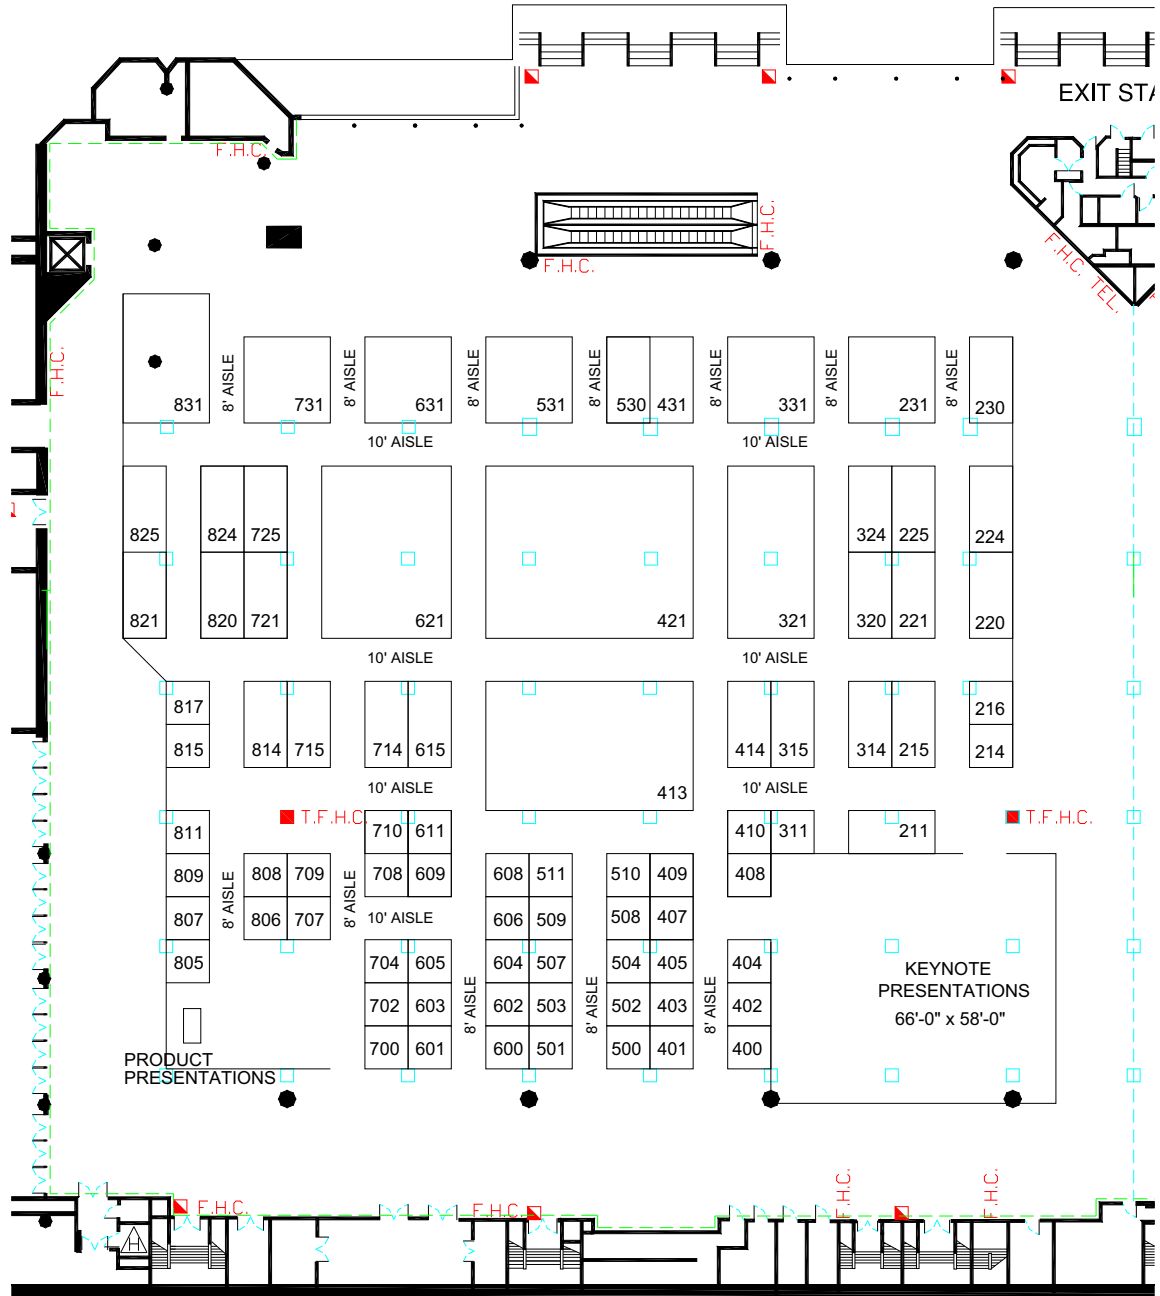

REAL WORLD LINUX CONFERENCE & EXPO

Conference: April 13-15, 2004
Trade Show: April 14-15, 2004

BRIDGE

Produced by:
Real World Linux Inc.
(888) 823-7586 or (905) 695-0397
www.RealWorldLinux.com

Move-in: April 13, 2004
Show Dates: April 14-15, 2004
Metro Toronto Convention Centre, North Building, Hall A